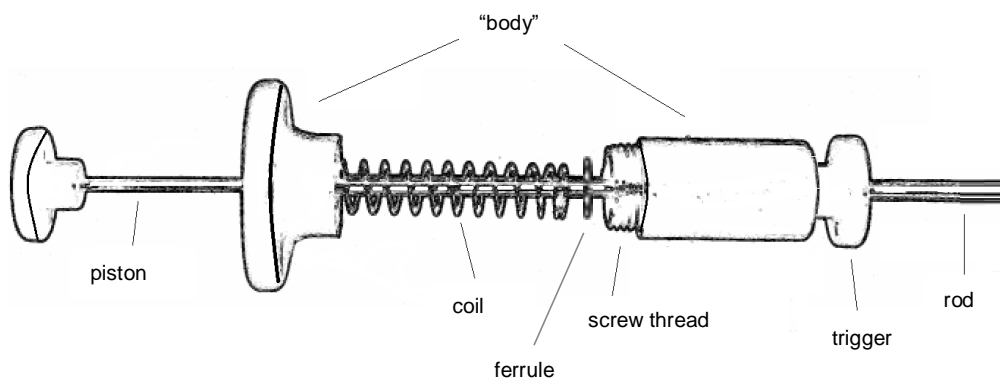

USE

Insert the sheath completely to the end - hear a "click". Before use check that the locking has been successful. Press the trigger to remove the sheath.

CLEANING

Use 70% ethanol or solution with water and neutral detergent for the hygiene of the plastic and metallic components. Do not use boiling water (may cause the rod warp or deform the body of the device).

Polymer remnants of the sheaths may accumulate inside the "body" difficult to lock the sheath. To clean the inside of the device, unscrew the rear section and remove any debris. (be careful not to damage the coil or lose the inner ferrule).

Proceed with the opening only when necessary to prevent premature wear of the threads.

Keep the device horizontal and avoid overlapping of heavy objects to preserve its characteristics.

WARRANTY

WTA - Watanabe Applied Technology Eireli - EPP follows strict internal quality control standards in the products manufacture. In addition to the legal guarantee of 90 (ninety) days, provided for in the Consumer Protection Code, it guarantees its customers an additional 90 (ninety) days. Warranty, counted from the date of issue of the purchase invoice, against the usual wear and provided that the device has been used in accordance with the guidelines contained in this leaflet.